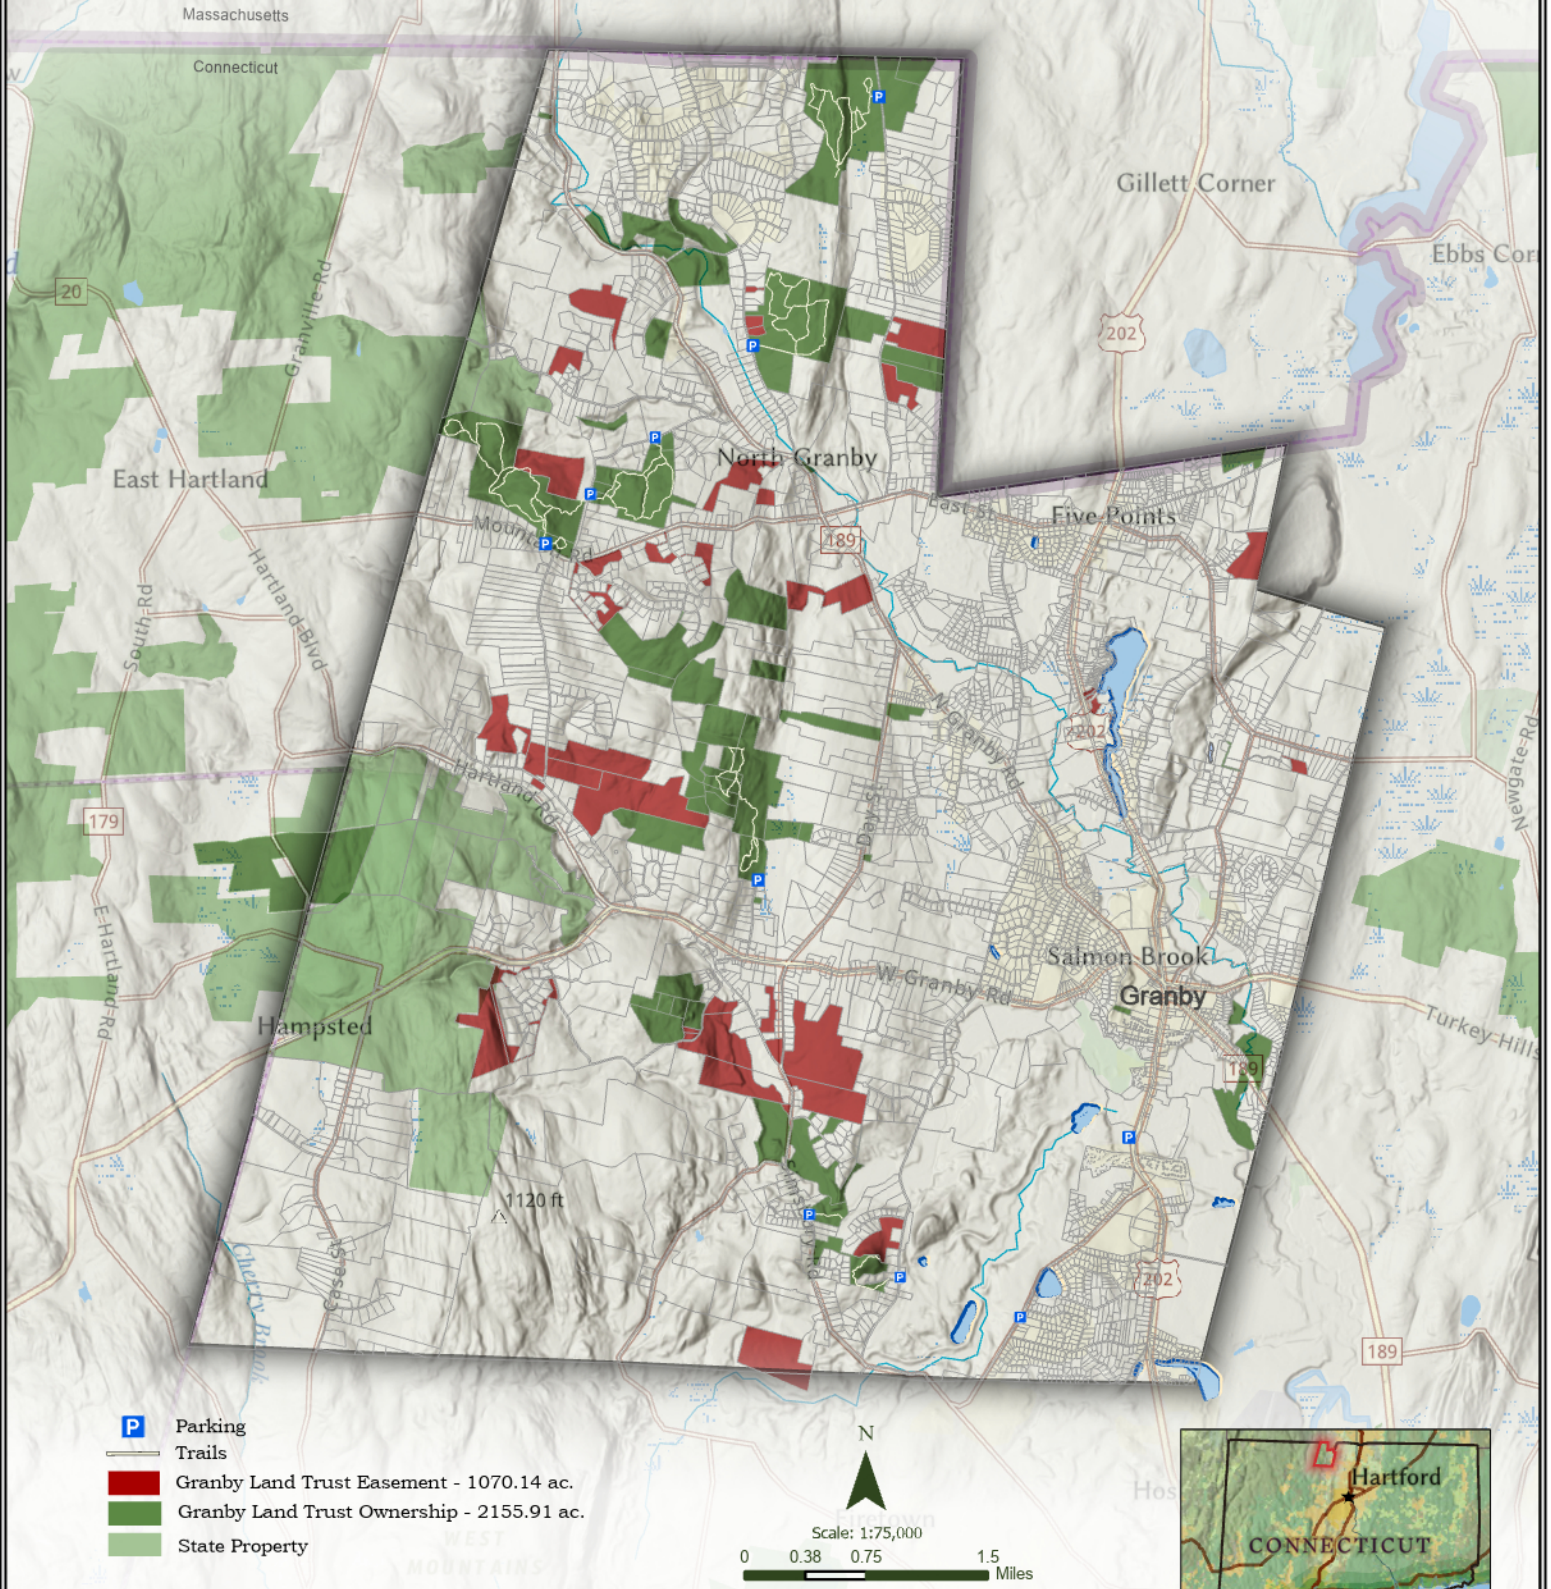

Granby Land Trust Properties and Trails

GRANBY LAND TRUST

- **P** Parking
- Trails
- Granby Land Trust Easement - 1070.14 ac.
- Granby Land Trust Ownership - 2155.91 ac.
- State Property