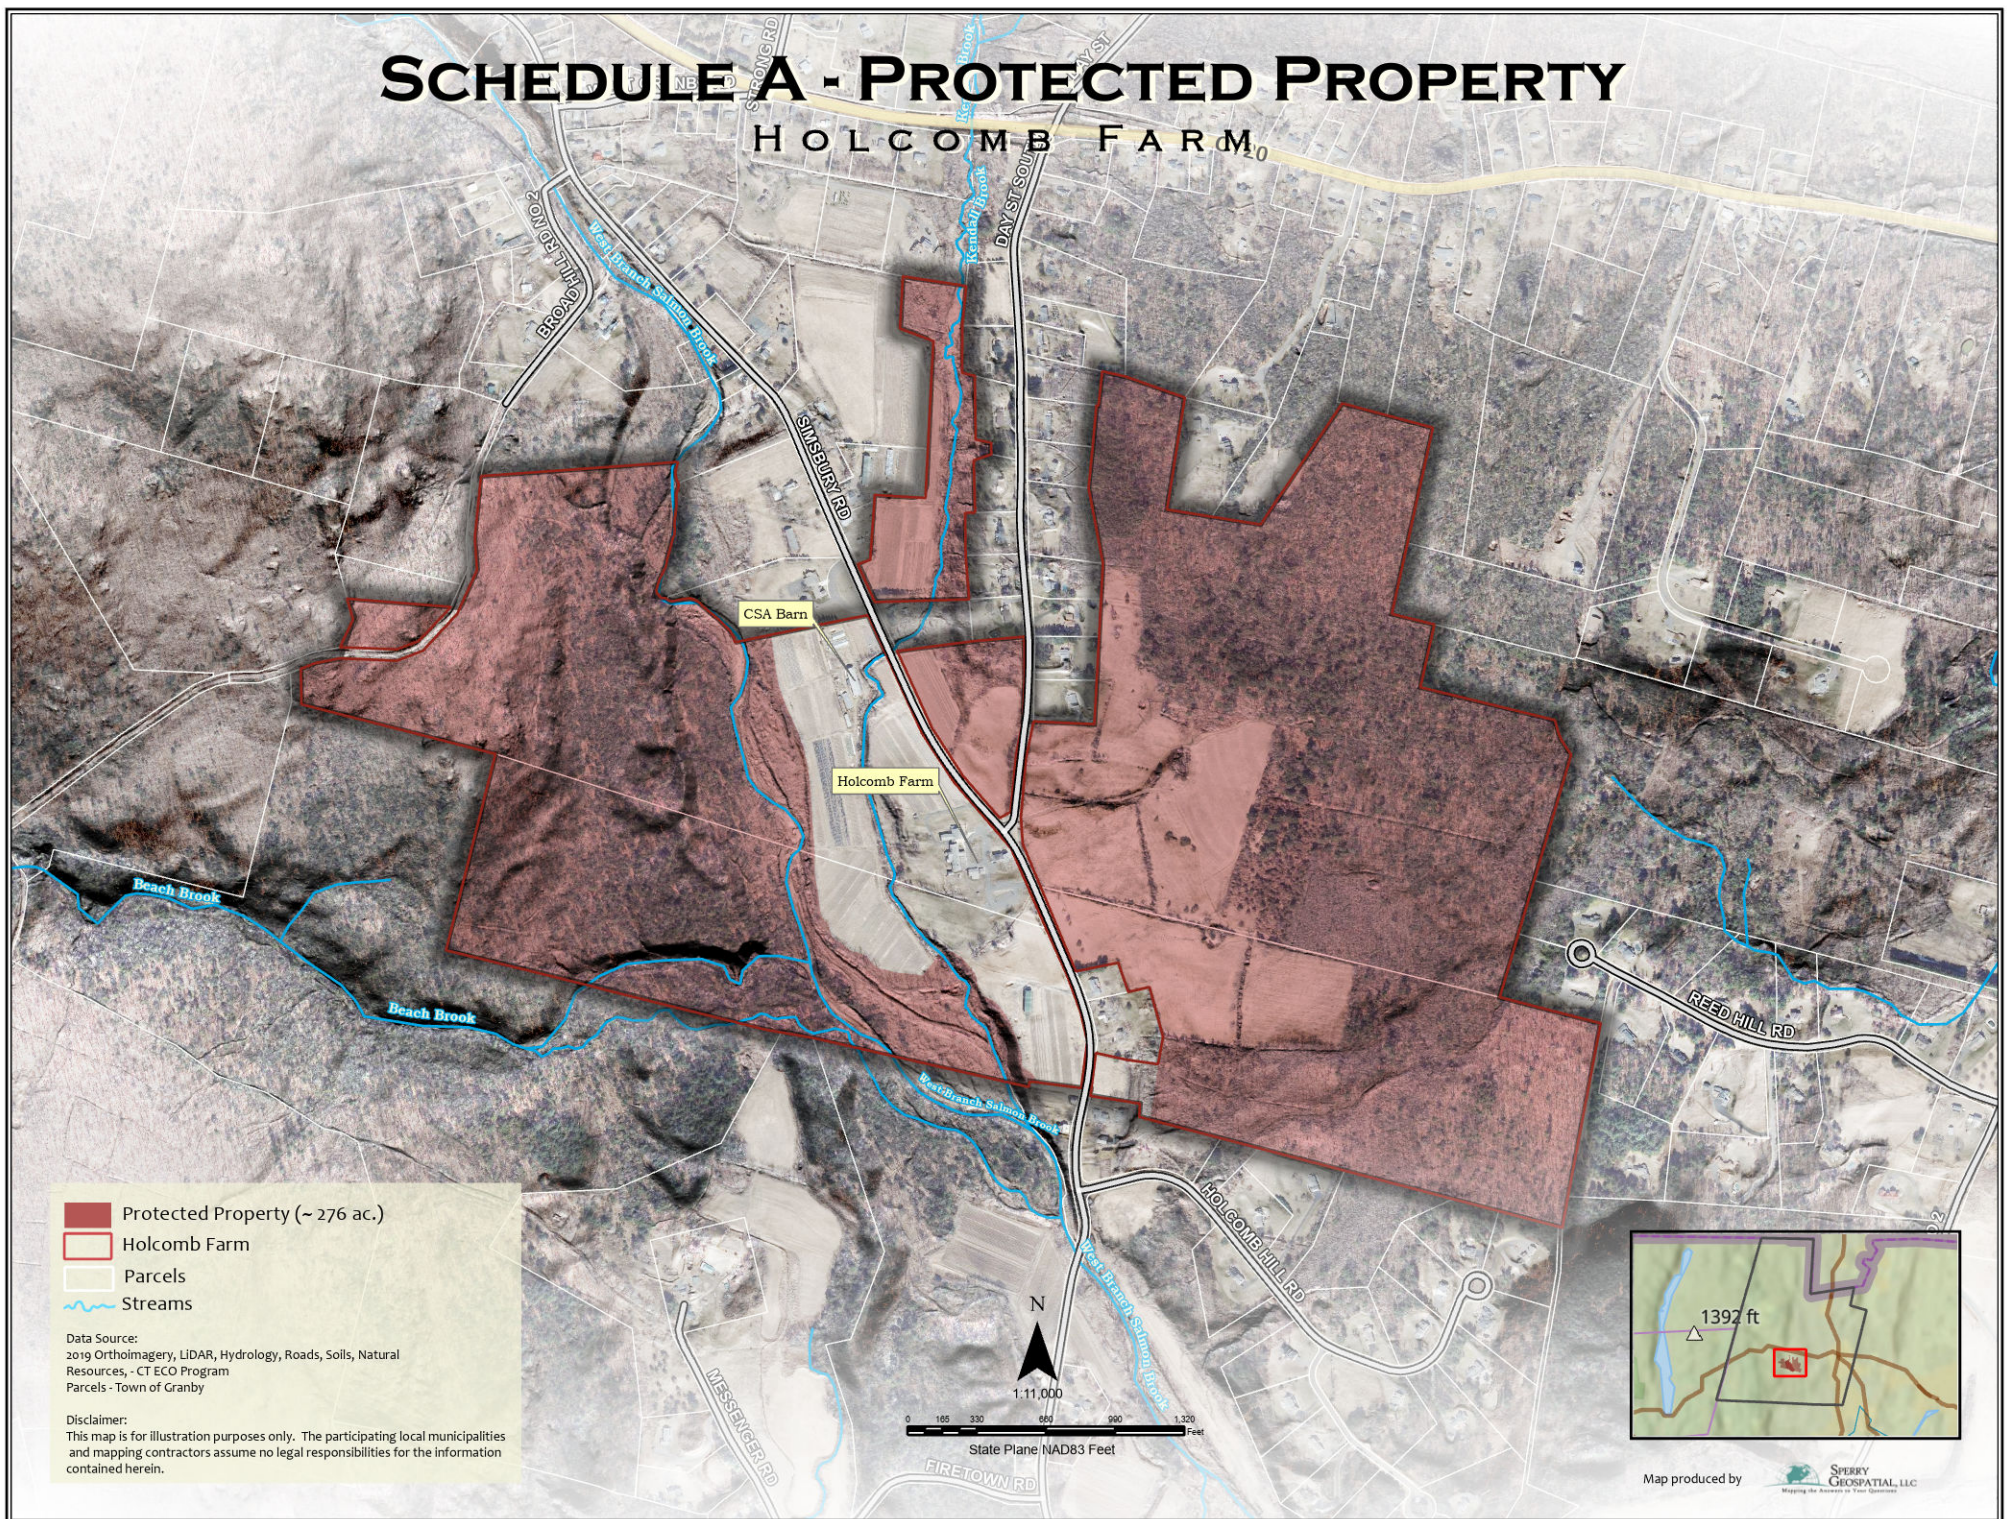

SCHEDULE A - PROTECTED PROPERTY

HOLCOMB FARM

- Protected Property (~ 276 ac.)
- Holcomb Farm
- Parcels
- Streams

Data Source:
2019 Orthoimagery, LIDAR, Hydrology, Roads, Soils, Natural Resources, - CT ECO Program
Parcels - Town of Granby

Disclaimer:
This map is for illustration purposes only. The participating local municipalities and mapping contractors assume no legal responsibilities for the information contained herein.

Map produced by
SPERRY GEOSPATIAL, LLC
Mapping the World by the Numbers