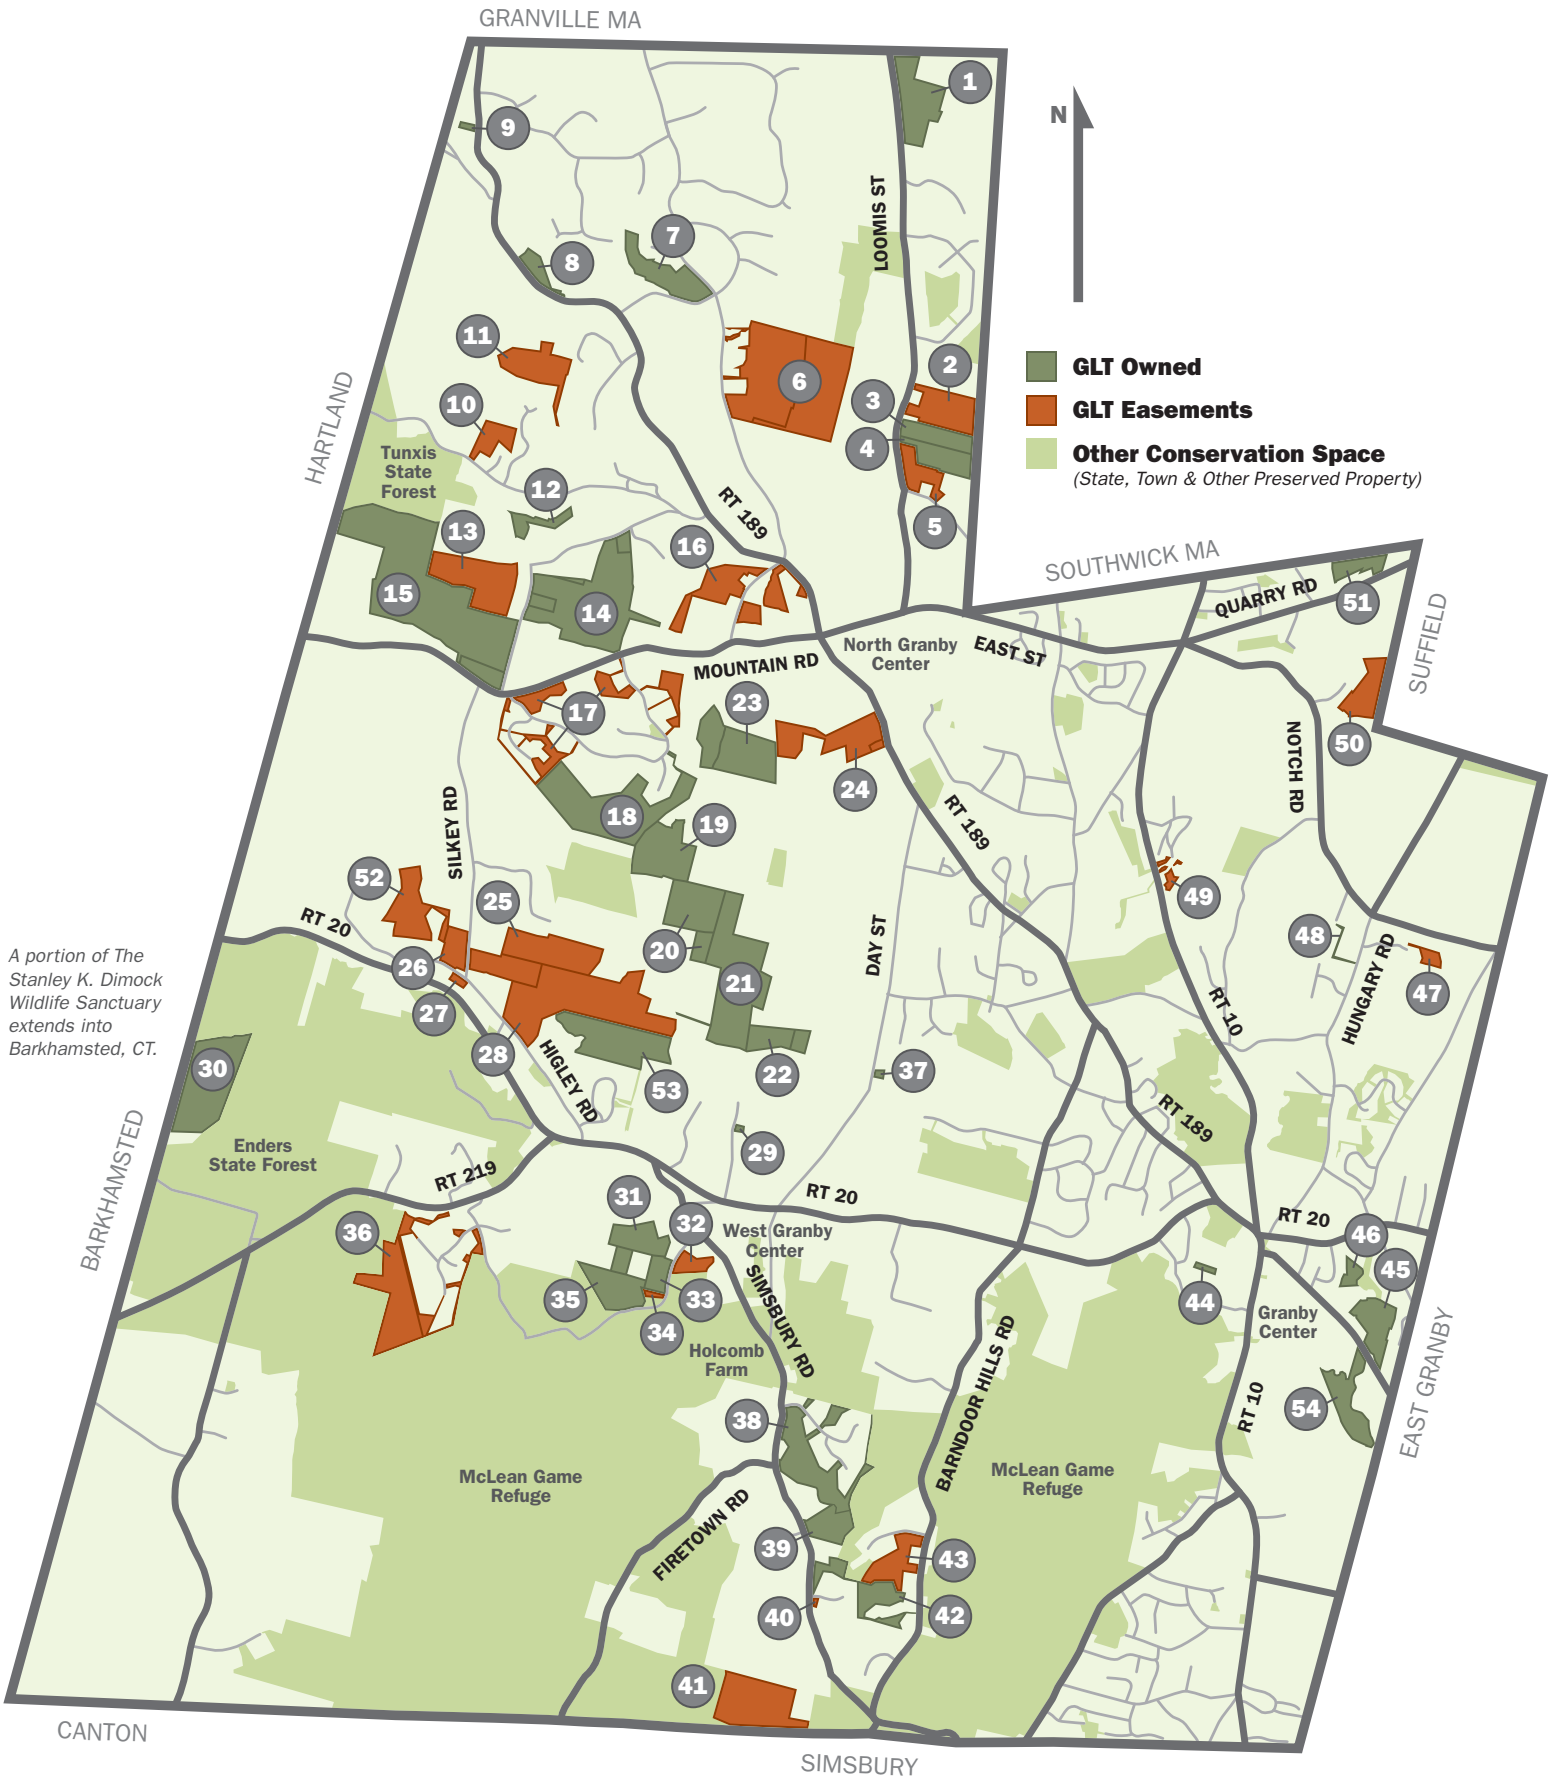

# Granby Land Trust Properties Map

- 1. The Creamer Preserve**  
248 Loomis Street, North Granby, 47.65 acres
- 2. Dewey Farm Easement**  
116 Loomis Street, North Granby, 38.49 acres
- 3. The Mooney Preserve**  
94 Loomis Street, North Granby, 24.1 acres
- 4. The Grace Kellogg Preserve**  
92 Loomis Street, North Granby, 22.05 acres
- 5. Emery/Gamble Easement**  
66 Loomis Street, North Granby, 21.33 acres
- 6. 120 Silver Street Easement**  
120 Silver Street, North Granby, 3.7 acres
- 6. Holcombe Easement**  
82R, 90 & 100 Silver Street, North Granby, 171.5 acres
- 7. The Doherty Road Preserve**  
157 Silver Street (Doherty Rd. corner lot), North Granby, 32.1 acres
- 7. The Doherty Road Preserve**  
25 Tinker Trail, North Granby, 1 acre
- 8. 238 Granville Road Preserve**  
238 Granville Road, North Granby, 11.84 acres
- 9. The Gosselin Preserve**  
355 Granville Road, North Granby, 2.05 acres
- 10. Wutka / Lost Acres Orchard Easement**  
130 Lost Acres Road, North Granby, 15.85 acres
- 11. 86 Lost Acres Road Easement**  
86 Lost Acres Road (formerly 100 Lost Acres Road), North Granby, 36.09 acres
- 12. The Kendall Steven Preserve**  
76R Donahue Road, North Granby, 8.48 acres
- 13. Russell Easement**  
84 Donahue Road, North Granby, 51.09 acres
- 14. The Godard Preserve**  
35 Donahue Road, North Granby, 108.22 acres
- 14. The Godard Preserve**  
109 Donahue Road, North Granby, 5.07 acres
- 14. The Godard Preserve**  
31 Donahue Road, North Granby, 5 acres
- 14. The Godard Preserve**  
85R Donahue Road, North Granby, 0.99 acres
- 15. The Mary Edwards Mountain Property**  
178 Mountain Road, North Granby, 12 acres
- 15. The Mary Edwards Mountain Property**  
200 Mountain Road, North Granby, 188 acres
- 16. Werner Easement**  
20 Godard Road, North Granby, 39 acres
- 17. Cider Mill Heights Easement A & B**  
2 (14.8) and 15 (17.12) Cider Mill Heights, North Granby, 31.92 acres
- 17. Cider Mill Heights Easement C & D**  
69R Cider Mill (12.25 acres) and 76 Cider Mill Heights (9.79 acres), North Granby, 22.04 acres
- 18. The Cider Mill Heights Preserve**  
101R Mountain Road, North Granby, 91.1 acres
- 19. The Johnson Preserve**  
166 Old Messenger Road, North Granby, 42.6 acres
- 20. The Garmany Preserve**  
138R Old Messenger Road, West Granby, 38.32 acres
- 20. The Garmany Preserve**  
136R Old Messenger Road, West Granby, 7.38 acres
- 21. The Schlicht Preserve**  
130 Old Messenger Road, West Granby, 93.57 acres
- 22. Dickson/Chase**  
73R and 75R Day Street, Granby, 20.56 acres
- 23. 240 & 241 Old Messenger Road Preserve**  
240 Old Messenger Road, North Granby, 55.47 acres
- 24. Wilhelm Farm Easement**  
329 North Granby Road, North Granby, 45.39 acres
- 25. Rugland Easement**  
12 Silkey Road, West Granby, 66.09 acres
- 26. Conland Easement**  
11 Silkey Road, North Granby, 16.73 acres
- 27. Paul Easement**  
109 Higley Road, West Granby, 2.54 acres
- 28. Schupp Easement**  
64 Higley Road, West Granby, 118 acres
- 29. The Sprogis Preserve**  
40 Strong Road, West Granby, 1.15 acres
- 30. The Stanley K. Dimock Wildlife Sanctuary**  
156 LeGeyt Road, Barkhamsted, 104.92 acres
- 30. The Stanley K. Dimock Wildlife Sanctuary**  
167 LeGeyt Road, Barkhamsted, 42.967 acres
- 30. The Stanley K. Dimock Wildlife Sanctuary**  
193 Fox Road, West Granby, 77.70 acres
- 31. The Beman Family Preserve**  
5 & 31R Broad Hill Road, West Granby, 32.88 acres
- 32. Brown/26 Broad Hill Road Easement**  
26 Broad Hill Road, West Granby, 10.3 acres
- 33. Mary Edwards Diamond Ledges Preserve**  
27 Broad Hill Road, West Granby, 11.58 acres
- 34. Brown/45 Broad Hill Road Easement**  
45 Broad Hill Road, West Granby, 2 acres
- 35. The Frances B. Petersen Preserve**  
65 Broad Hill Road, West Granby, 30.49 acres
- 36. Cone Mountain Easement**  
8 Cone Mountain Road, West Granby, 23.57 acres
- 36. McLean Game Refuge Easement**  
McLean Game Refuge, West Granby, 52.29 acres
- 37. The Granby Dewey Oak**  
82 Day Street, Granby, 1.5 acres
- 38. The Holcomb Hill Preserve**  
40 Holcomb Ridge Road & 44 Holcomb Hill Road, West Granby, 59.89 acres
- 39. The Nuckols Preserve**  
214 Simsbury Road, West Granby, 19.43 acres
- 40. 260 Simsbury Road Easement**  
260 Simsbury Road, West Granby, 1.33 acres
- 41. Johnson Easement**  
289R Simsbury Road, West Granby, 70.25 acres
- 42. The Western Barndoor Hill Preserve**  
256 Simsbury Road, West Granby, 32.67 acres
- 43. Cunningham Easement**  
175 Barn Door Hills Road, Granby, 29.28 acres
- 44. Mary Edwards/239R Salmon Brook Street Preserve**  
239R Salmon Brook St., Granby, 2.39 acres
- 45. Mary Edwards/84 Hartford Avenue Preserve**  
84 Hartford Avenue, Granby, 27 acres
- 46. Mary Edwards/22R Oakridge Drive Preserve**  
22R Oakridge Drive, Granby, 6.8 acres
- 47. Schoolhouse Road Easement**  
Schoolhouse Road Area, Granby, 6.05 acres
- 48. The Dunning Preserve**  
151 Hungary Road, Granby, 1.82 acres
- 48. The Dunning Preserve**  
20 Intervale Road, Granby, 0.21 acres
- 49. Laudati/Manitook Lake Easement**  
456 and 462 Salmon Brook Street, Granby, 5 acres
- 50. 15R Candlewood Lane Easement**  
15R Candlewood Lane, Granby, 28.66 acres
- 51. The Wright/Kraiza Preserve**  
104 Quarry Road, Granby, 18.27 acres
- 52. Wilke Conservation Easement**  
126 Higley Road, West Granby, 39.17 acres
- 53. Pease Family Preserve**  
54 Higley Road, West Granby, 58.35 acres
- 54. Beaudry Preserve**  
69 Hartford Avenue, Granby, 32.8 acres